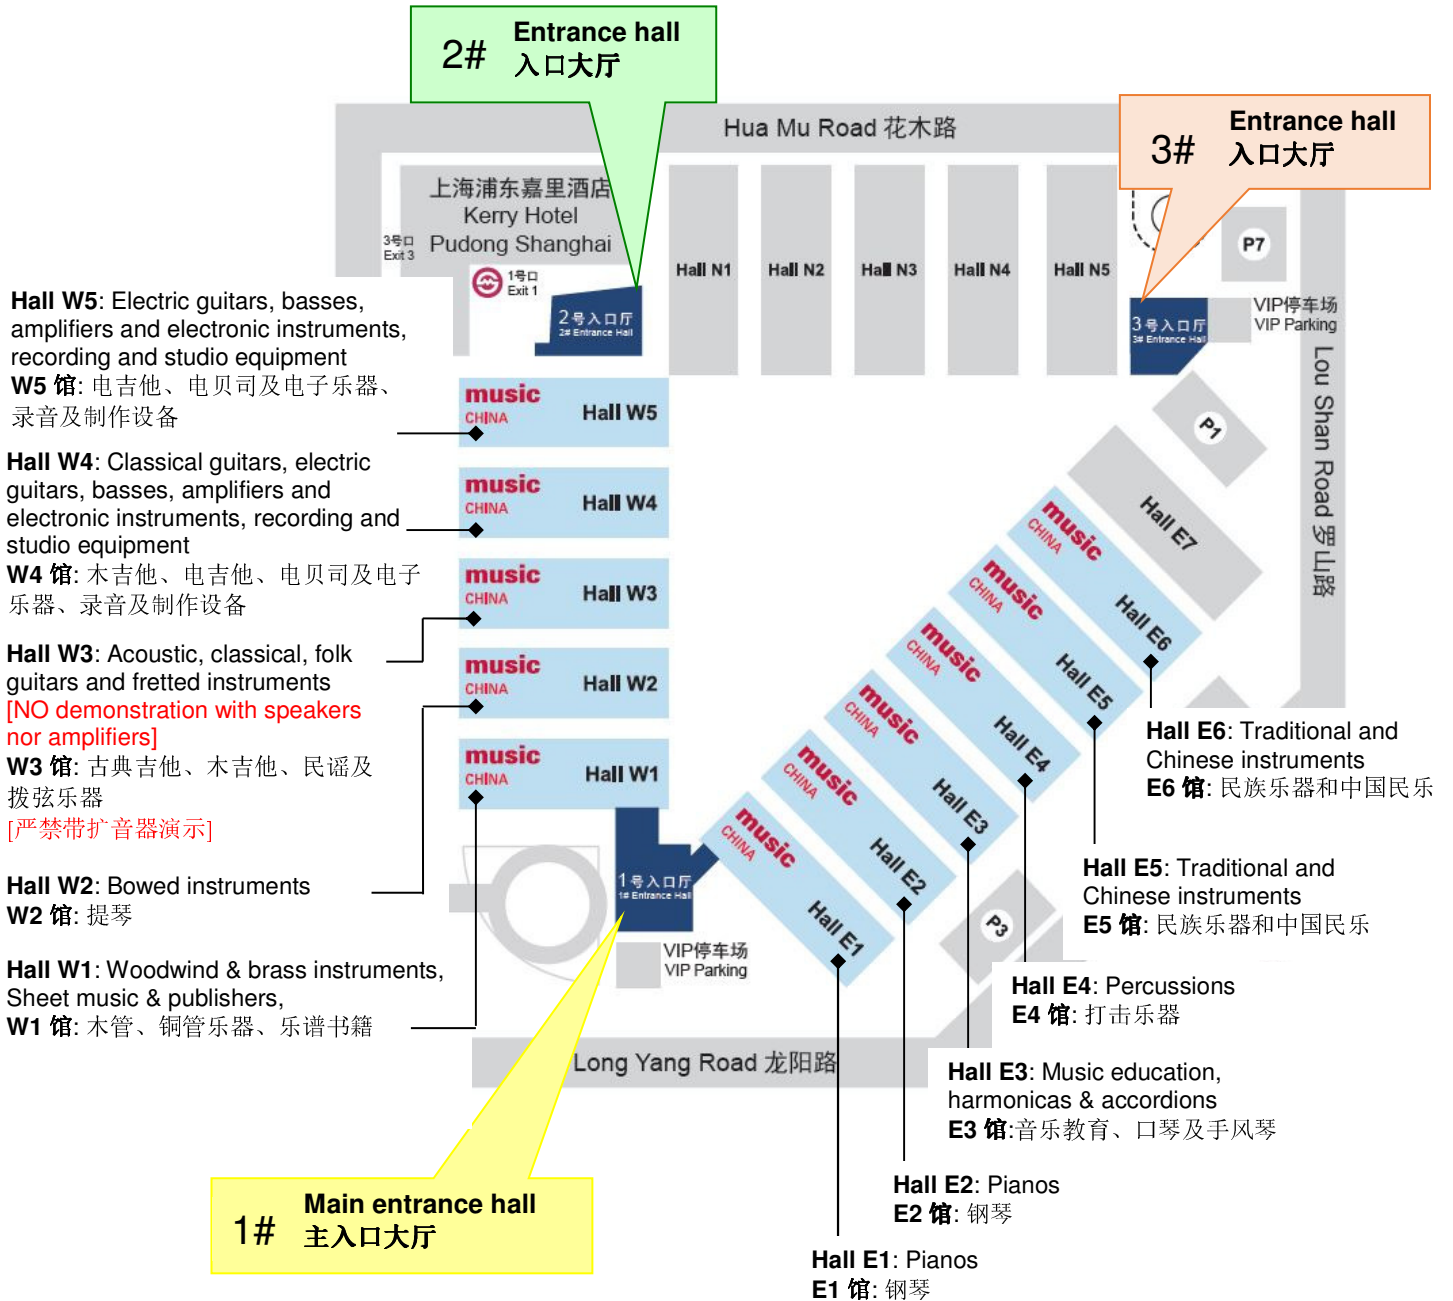

Overall Hall Allocation 展馆平面图:
26 – 29. 10. 2022 (Wed – Sat 周三至周六)

music

CHINA

International Exhibition for Musical Instruments and Services
中国(上海)国际乐器展览会

music@hongkong.messefrankfurt.com
music@china.messefrankfurt.com
www.musikmesse-china.com

地铁站 Metro Station

P1 - P7 停车场 Car Parking

* Organisers reserve the rights to change the layout without prior notice.
主办方有权就上述资料作出修改或调整。

Updated in 12· 2021 更新版